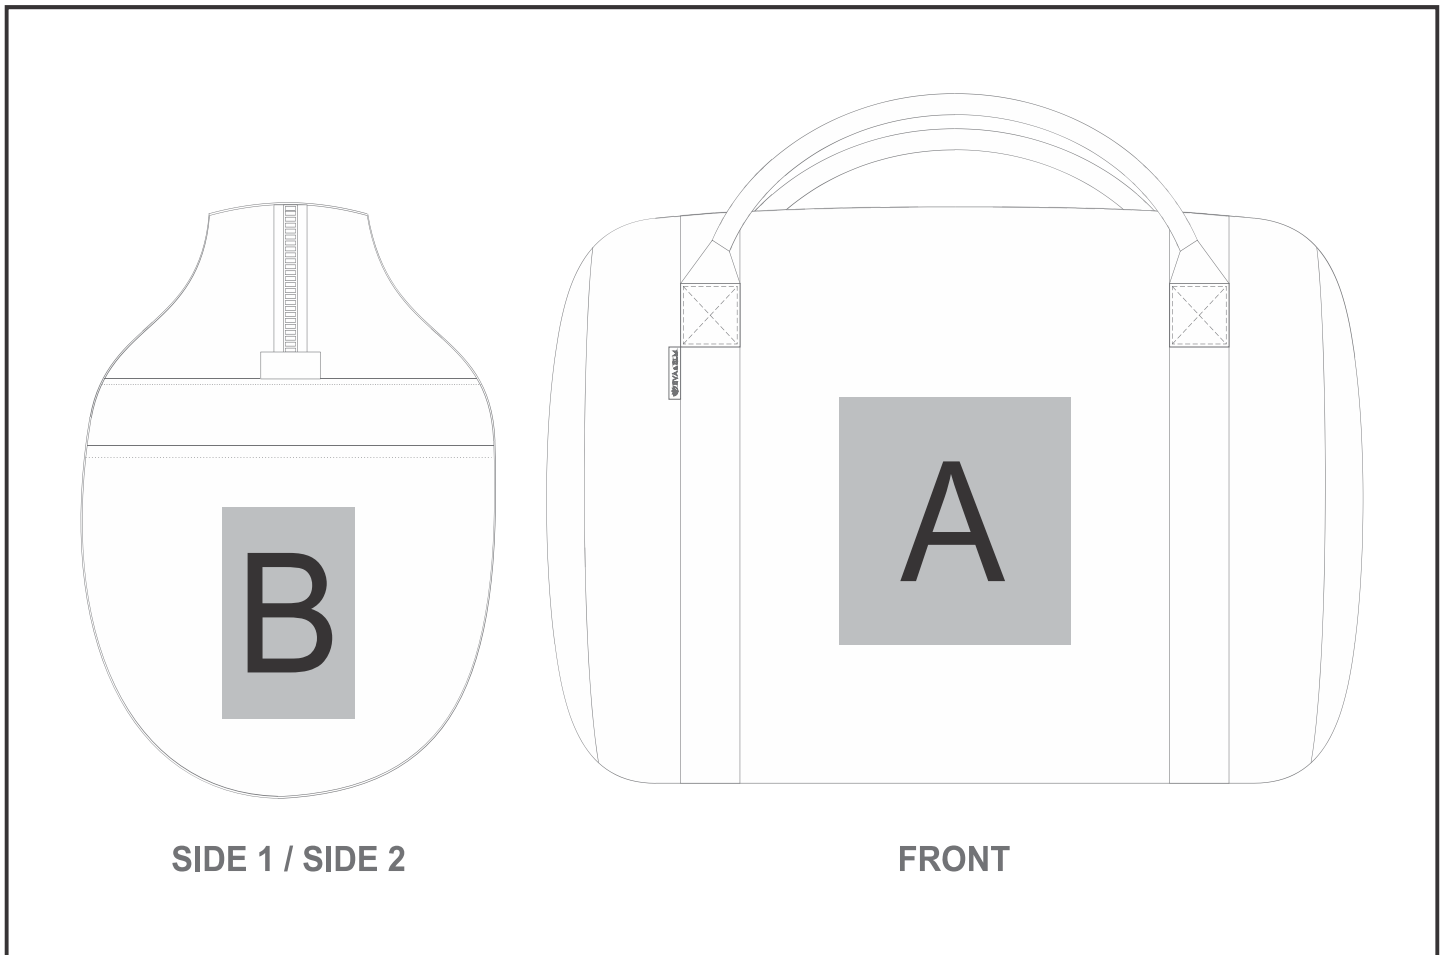

BG-EE-401-B

Eva & Elm Voyager Canvas Sports Bag

Need to know:

- Texture of item will affect quality of Print.
- NB: Inclusive Branding is NOT applicable to Items marked as Reduced to Clear.

Branding Options:

Position	Branding Method (Branding Code)	No. of Colours	Dimension
A	Screen Print (SC)	1 Colour	130mm wide x 130mm high
A	Digital Direct Transfer (DDT-A)	Full Colour	105mm wide x 140mm high
A	Digital Direct Transfer (DDT-B)	Full Colour	140mm wide x 140mm high
A	Embroidery (EM-OTHER)	N/A	200mm wide x 200mm high

B	Screen Print (SC)	1 Colour	80mm wide x 110mm high
B	Digital Direct Transfer (DDT-A)	Full Colour	80mm wide x 80mm high